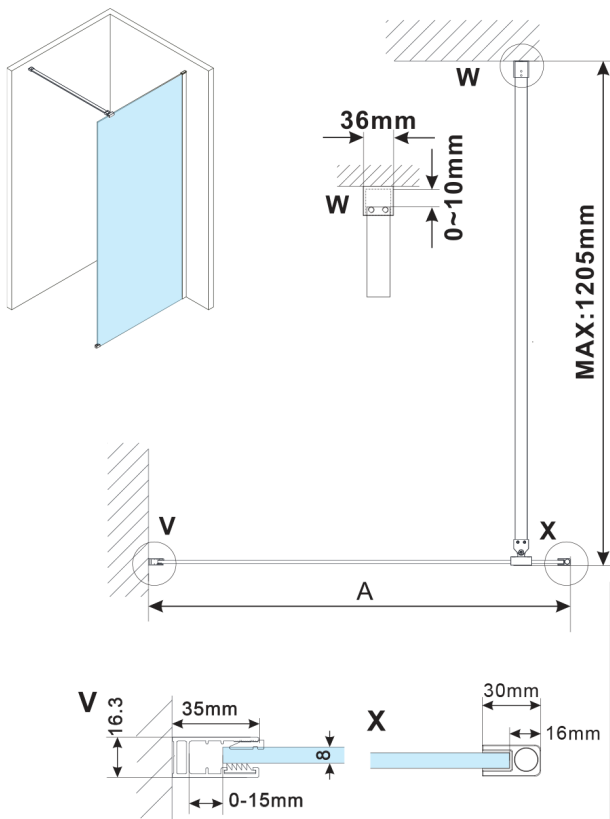

# ESCA BLACK MATT One-piece shower glass panel, wall-mount, smoked glass, 800 mm

Order code: ES1280-02

**Size**

Height: 2100 mm  
Depth: 800 mm

**Properties**

Warranty: 2 years

## Technical sheet

MODEL	A,mm
ES1070, ES1170, ES1270, ES1370, ES1570	690~705
ES1080, ES1180, ES1280, ES1380, ES1580	790~805
ES1090, ES1190, ES1290, ES1390, ES1590	890~905
ES1010, ES1110, ES1210, ES1310, ES1510	990~1005
ES1011, ES1111, ES1211, ES1311, ES1511	1090~1105
ES1012, ES1112, ES1212, ES1312, ES1512	1190~1205
ES1013, ES1113, ES1213, ES1313, ES1513	1290~1305
ES1014, ES1114, ES1214, ES1314, ES1514	1390~1405
ES1015, ES1115, ES1215, ES1315, ES1515	1490~1505

MODEL	A,mm
ES1070,ES1170,ES1270,ES1370,ES1570	690-705
ES1080,ES1180,ES1280,ES1380,ES1580	790-805
ES1090,ES1190,ES1290,ES1390,ES1590	890-905
ES1010,ES1110,ES1210,ES1310,ES1510	990-1005
ES1011,ES1111,ES1211,ES1311,ES1511	1090-1105
ES1012,ES1112,ES1212,ES1312,ES1512	1190-1205