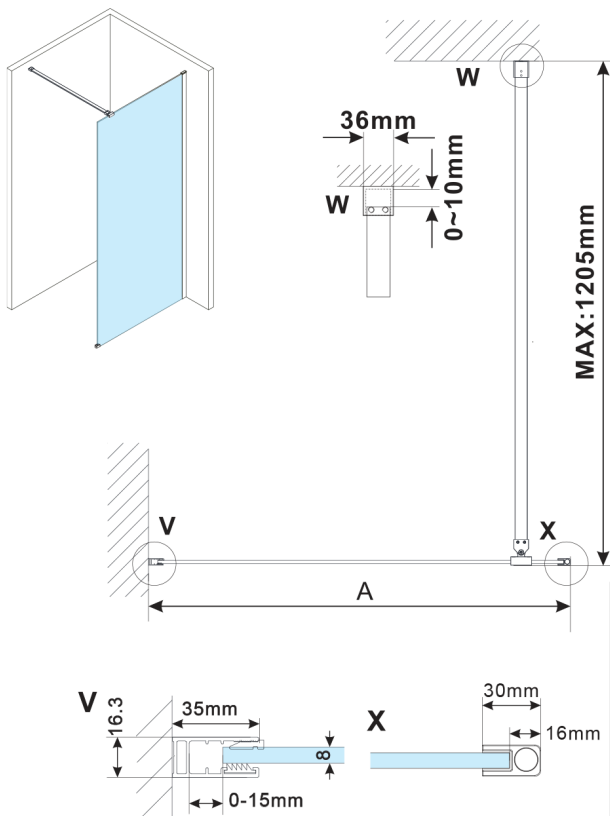

# ESCA BLACK MATT One-piece shower glass panel, wall-mount, smoked glass, 700 mm

Order code: ES1270-02

### Size

Height: 2100 mm  
Depth: 700 mm

## Technical sheet

MODEL	A,mm
ES1070,ES1170,ES1270,ES1370,ES1570	690~705
ES1080,ES1180,ES1280,ES1380,ES1580	790~805
ES1090,ES1190,ES1290,ES1390,ES1590	890~905
ES1010,ES1110,ES1210,ES1310,ES1510	990~1005
ES1011,ES1111,ES1211,ES1311,ES1511	1090~1105
ES1012,ES1112,ES1212,ES1312,ES1512	1190~1205
ES1013,ES1113,ES1213,ES1313,ES1513	1290~1305
ES1014,ES1114,ES1214,ES1314,ES1514	1390~1405
ES1015,ES1115,ES1215,ES1315,ES1515	1490~1505

MODEL	A,mm
ES1070, ES1170, ES1270, ES1370, ES1570	690-705
ES1080, ES1180, ES1280, ES1380, ES1580	790-805
ES1090, ES1190, ES1290, ES1390, ES1590	890-905
ES1010, ES1110, ES1210, ES1310, ES1510	990-1005
ES1011, ES1111, ES1211, ES1311, ES1511	1090-1105
ES1012, ES1112, ES1212, ES1312, ES1512	1190-1205