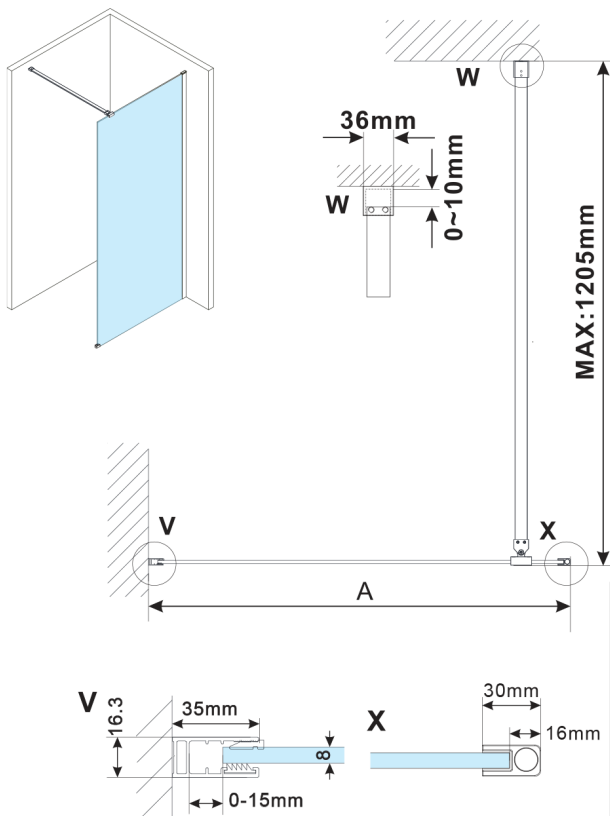

ESCA BLACK MATT One-piece shower glass panel, wall-mount, smoked glass, 1500 mm

Order code: ES1215-02

Size

Height: 2100 mm
Depth: 1500 mm

Properties

Warranty: 2 years

Technical sheet

MODEL	A,mm
ES1070,ES1170,ES1270,ES1370,ES1570	690~705
ES1080,ES1180,ES1280,ES1380,ES1580	790~805
ES1090,ES1190,ES1290,ES1390,ES1590	890~905
ES1010,ES1110,ES1210,ES1310,ES1510	990~1005
ES1011,ES1111,ES1211,ES1311,ES1511	1090~1105
ES1012,ES1112,ES1212,ES1312,ES1512	1190~1205
ES1013,ES1113,ES1213,ES1313,ES1513	1290~1305
ES1014,ES1114,ES1214,ES1314,ES1514	1390~1405
ES1015,ES1115,ES1215,ES1315,ES1515	1490~1505