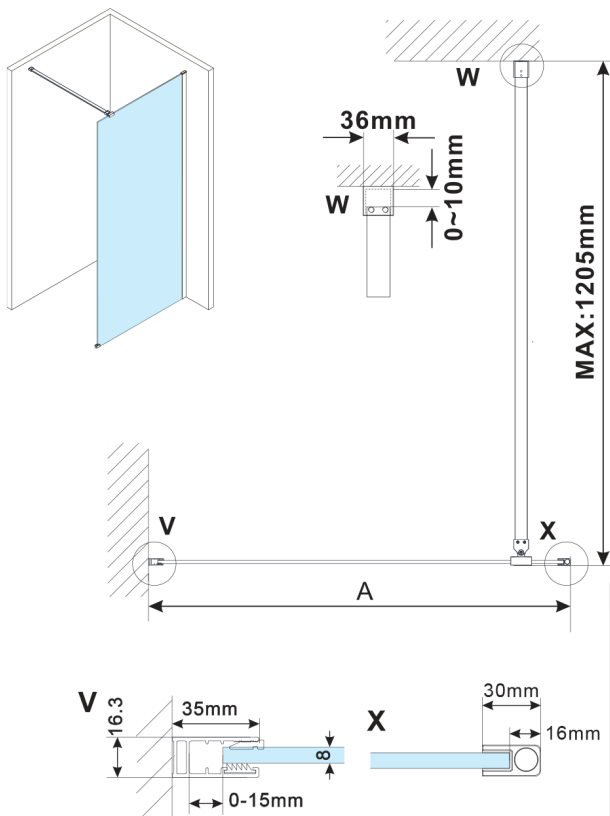

ESCA BLACK MATT One-piece shower glass panel, wall-mount, smoked glass, 1400 mm

Order code: ES1214-02

Size

Height: 2100 mm
Depth: 1400 mm

Properties

Warranty: 2 years

Technical sheet

MODEL	A,mm
ES1070, ES1170, ES1270, ES1370, ES1570	690~705
ES1080, ES1180, ES1280, ES1380, ES1580	790~805
ES1090, ES1190, ES1290, ES1390, ES1590	890~905
ES1010, ES1110, ES1210, ES1310, ES1510	990~1005
ES1011, ES1111, ES1211, ES1311, ES1511	1090~1105
ES1012, ES1112, ES1212, ES1312, ES1512	1190~1205
ES1013, ES1113, ES1213, ES1313, ES1513	1290~1305
ES1014, ES1114, ES1214, ES1314, ES1514	1390~1405
ES1015, ES1115, ES1215, ES1315, ES1515	1490~1505