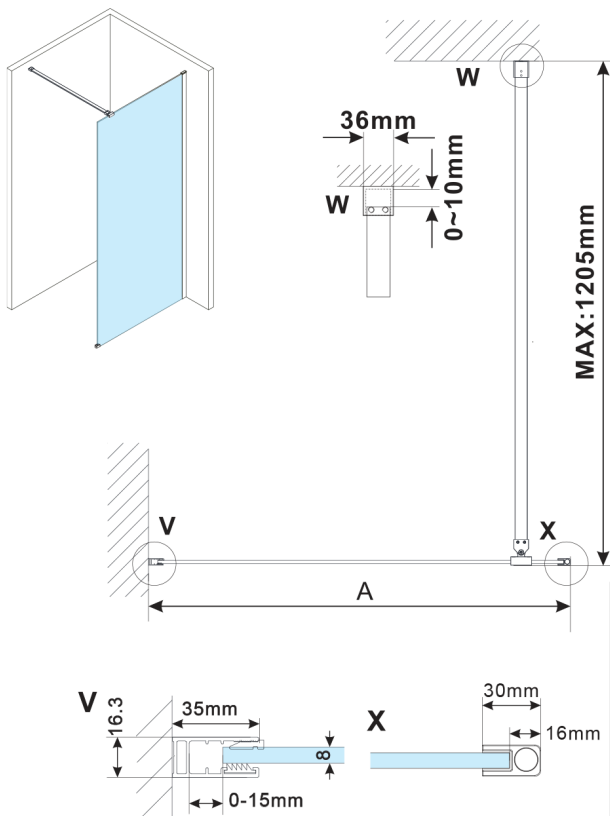

# ESCA BLACK MATT One-piece shower glass panel, wall-mount, smoked glass, 1000 mm

Order code: ES1210-02

### Size

Height: 2100 mm  
Depth: 1000 mm

## Technical sheet

MODEL	A,mm
ES1070,ES1170,ES1270,ES1370,ES1570	690~705
ES1080,ES1180,ES1280,ES1380,ES1580	790~805
ES1090,ES1190,ES1290,ES1390,ES1590	890~905
ES1010,ES1110,ES1210,ES1310,ES1510	990~1005
ES1011,ES1111,ES1211,ES1311,ES1511	1090~1105
ES1012,ES1112,ES1212,ES1312,ES1512	1190~1205
ES1013,ES1113,ES1213,ES1313,ES1513	1290~1305
ES1014,ES1114,ES1214,ES1314,ES1514	1390~1405
ES1015,ES1115,ES1215,ES1315,ES1515	1490~1505

MODEL	A,mm
ES1070, ES1170, ES1270, ES1370, ES1570	690-705
ES1080, ES1180, ES1280, ES1380, ES1580	790-805
ES1090, ES1190, ES1290, ES1390, ES1590	890-905
ES1010, ES1110, ES1210, ES1310, ES1510	990-1005
ES1011, ES1111, ES1211, ES1311, ES1511	1090-1105
ES1012, ES1112, ES1212, ES1312, ES1512	1190-1205