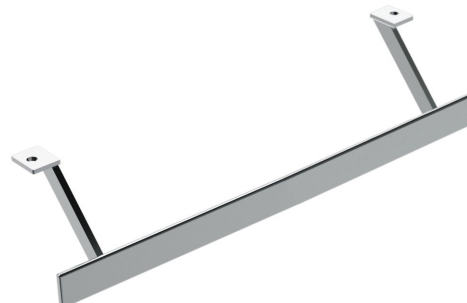

## PURA towel rail holder 62cm, chrome

GSI<sup>®</sup>

**Order code:** PAPRD62

### Basic information

**Brand:** GSI  
**Series:** PURA

### Size

**Length:** 620 mm

### Properties

**Colour:** Chrome  
**Weight / Piece:** 0.8 kg  
**Packaging:** 1 Piece  
**Warranty:** 2 years

Technical sheet