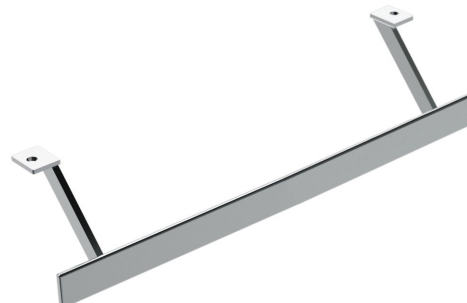

PURA towel rail holder 62cm, chrome

GSI[®]

Order code: PAPRD62

Basic information

Brand: GSI
Series: PURA

Size

Length: 620 mm

Properties

Colour: Chrome
Weight / Piece: 0.8 kg
Packaging: 1 Piece
Warranty: 2 years

Technical sheet