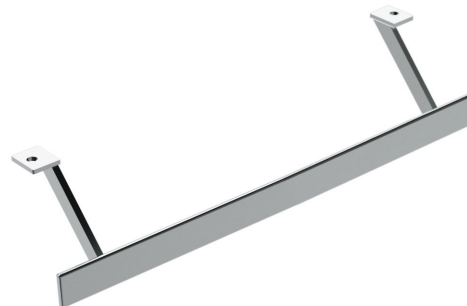

PURA towel rail holder 62cm, chrome

GSI[®]

Order code: PAPRD62

Basic information

Brand: GSI
Series: PURA

Size

Length: 620 mm

Properties

Colour: Chrome
Weight / Piece: 0.8 kg
Packaging: 1 Piece
Warranty: 2 years

Technical sheet