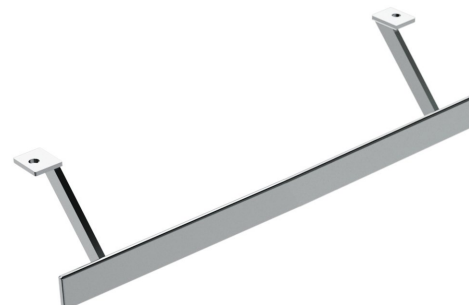

PURA towel rail holder 62cm, chrome

GSI[®]

Order code: PAPRD62

Basic information

Brand: GSI
Series: PURA

Size

Length: 620 mm

Properties

Colour: Chrome
Weight / Piece: 0.8 kg
Packaging: 1 Piece
Warranty: 2 years

Technical sheet