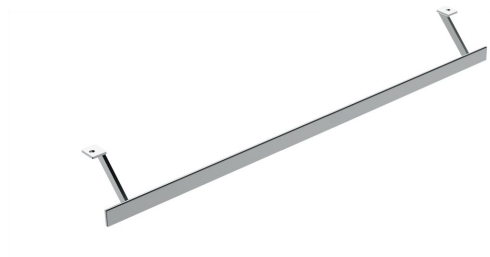

## PURA towel rail holder 122cm, chrome

GSI<sup>®</sup>

**Order code:** PAPRD122

### Size

**Length:** 1220 mm

### Properties

**Colour:** Chrome  
**Weight / Piece:** 1.4 kg  
**Packaging:** 1 Piece  
**Warranty:** 2 years

Technical sheet