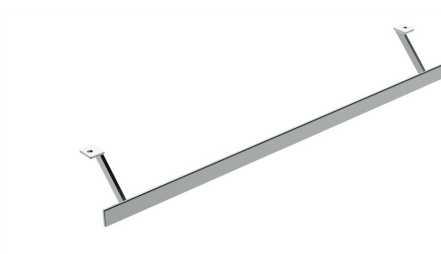

PURA towel rail holder 102cm, chrome

GSI[®]

Order code: PAPRD102

Basic information

Brand: GSI
Series: PURA

Size

Length: 1020 mm

Properties

Colour: Chrome
Weight / Piece: 1.1 kg
Packaging: 1 Piece
Warranty: 2 years

Technical sheet