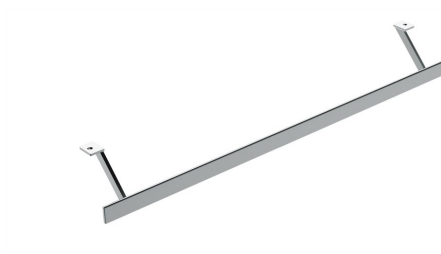

PURA towel rail holder 102cm, chrome

GSI[®]

Order code: PAPRD102

Basic information

Brand: GSI
Series: PURA

Size

Length: 1020 mm

Properties

Colour: Chrome
Weight / Piece: 1.1 kg
Packaging: 1 Piece
Warranty: 2 years

Technical sheet