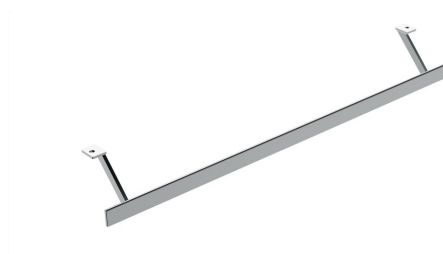

PURA towel rail holder 102cm, chrome

GSI[®]

Order code: PAPRD102

Basic information

Brand: GSI
Series: PURA

Size

Length: 1020 mm

Properties

Colour: Chrome
Weight / Piece: 1.1 kg
Packaging: 1 Piece
Warranty: 2 years

Technical sheet