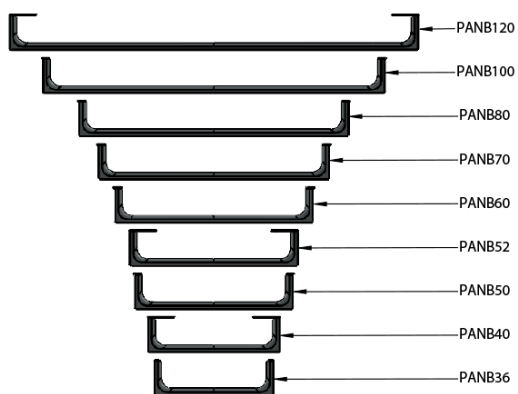

NUBES towel holder 70cm, chrome

GSI[®]

Order code: PANB70

Basic information

Brand: GSI
Series: NUBES

Size

Length: 700 mm

Properties

Colour: Chrome
Weight / Piece: 0.9 kg
Packaging: 1 Piece
Warranty: 2 years

Technical sheet

Varianta	X [mm]	Y [mm]
PANB120	1130	1115
PANB100	945	930
PANB80	745	730
PANB70	638	623
PANB60	548	533
PANB52	465	450
PANB50	438	423
PANB40	365	350
PANB36	330	315