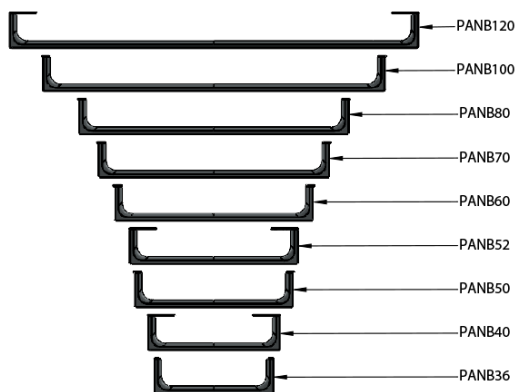

NUBES towel holder 70cm, chrome

GSI[®]

Order code: PANB70

Basic information

Brand: GSI
Series: NUBES

Size

Length: 700 mm

Properties

Colour: Chrome
Weight / Piece: 0.9 kg
Packaging: 1 Piece
Warranty: 2 years

Technical sheet

Varianta	X [mm]	Y [mm]
PANB120	1130	1115
PANB100	945	930
PANB80	745	730
PANB70	638	623
PANB60	548	533
PANB52	465	450
PANB50	438	423
PANB40	365	350
PANB36	330	315