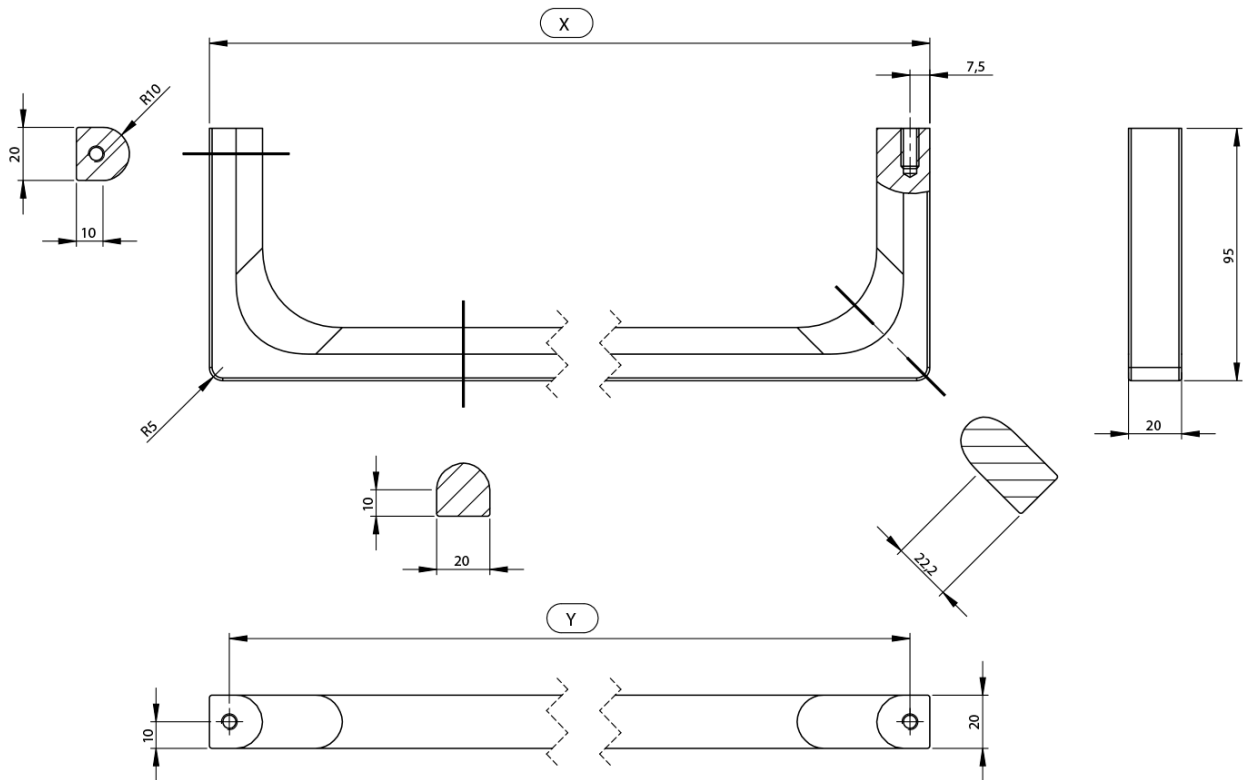

NUBES towel holder 70cm, chrome

GSI[®]

Order code: PANB70

Basic information

Brand: GSI
Series: NUBES

Size

Length: 700 mm

Properties

Colour: Chrome
Weight / Piece: 0.9 kg
Packaging: 1 Piece
Warranty: 2 years

Technical sheet

Varianta	X [mm]	Y [mm]
PANB120	1130	1115
PANB100	945	930
PANB80	745	730
PANB70	638	623
PANB60	548	533
PANB52	465	450
PANB50	438	423
PANB40	365	350
PANB36	330	315