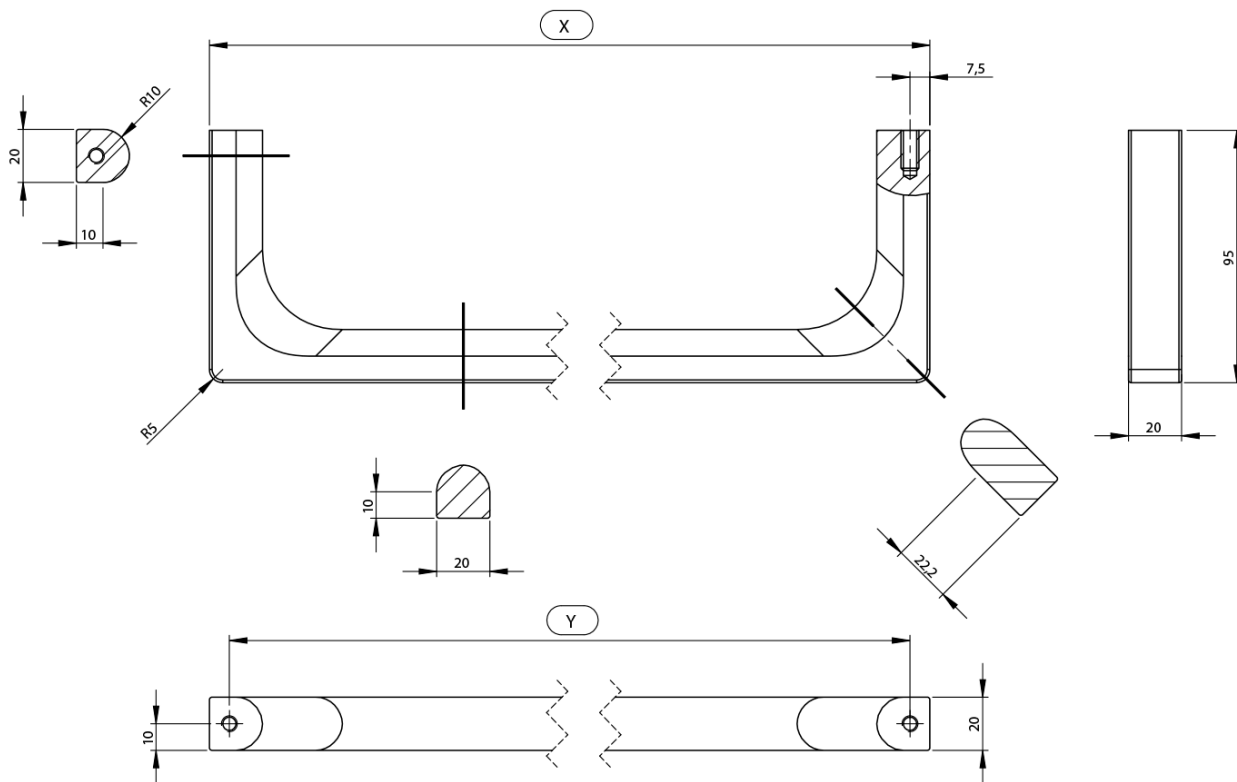

NUBES towel holder 70cm, chrome

GSI[®]

Order code: PANB70

Basic information

Brand: GSI
Series: NUBES

Size

Length: 700 mm

Properties

Colour: Chrome
Weight / Piece: 0.9 kg
Packaging: 1 Piece
Warranty: 2 years

Technical sheet

Varianta	X [mm]	Y [mm]
PANB120	1130	1115
PANB100	945	930
PANB80	745	730
PANB70	638	623
PANB60	548	533
PANB52	465	450
PANB50	438	423
PANB40	365	350
PANB36	330	315