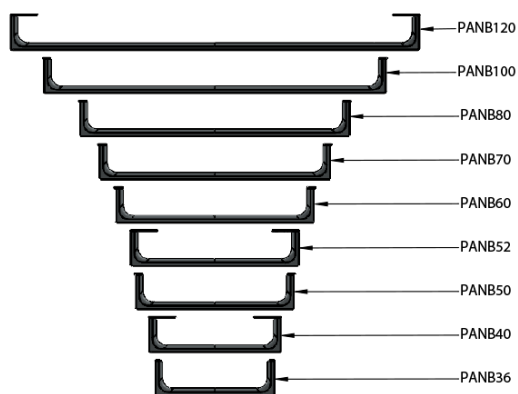

NUBES towel holder 70cm, chrome

GSI[®]

Order code: PANB70

Basic information

Brand: GSI
Series: NUBES

Size

Length: 700 mm

Properties

Colour: Chrome
Weight / Piece: 0.9 kg
Packaging: 1 Piece
Warranty: 2 years

Technical sheet

Varianta	X [mm]	Y [mm]
PANB120	1130	1115
PANB100	945	930
PANB80	745	730
PANB70	638	623
PANB60	548	533
PANB52	465	450
PANB50	438	423
PANB40	365	350
PANB36	330	315