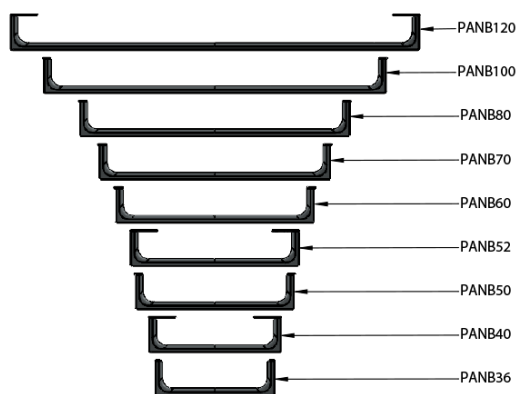

NUBES towel holder 70cm, chrome

GSI[®]

Order code: PANB70

Basic information

Brand: GSI
Series: NUBES

Size

Length: 700 mm

Properties

Colour: Chrome
Weight / Piece: 0.9 kg
Packaging: 1 Piece
Warranty: 2 years

Technical sheet

Varianta	X [mm]	Y [mm]
PANB120	1130	1115
PANB100	945	930
PANB80	745	730
PANB70	638	623
PANB60	548	533
PANB52	465	450
PANB50	438	423
PANB40	365	350
PANB36	330	315