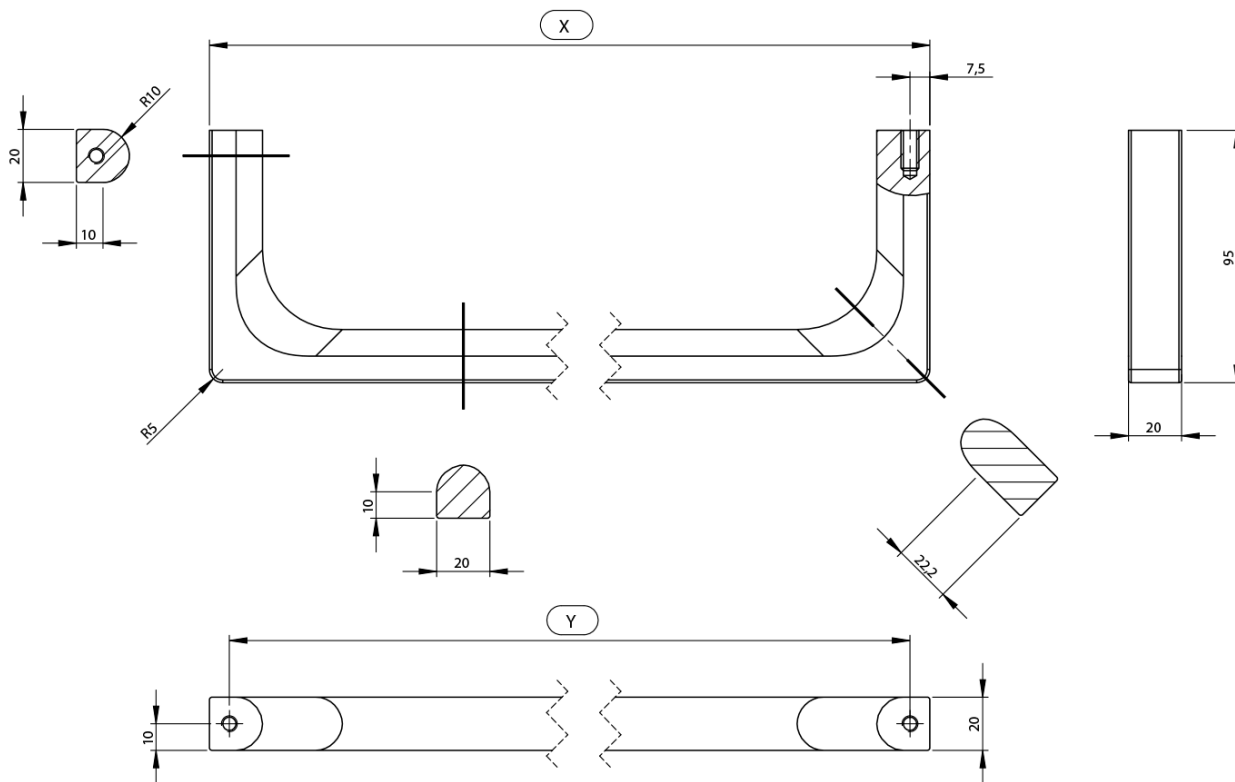

NUBES towel holder 70cm, chrome

GSI[®]

Order code: PANB70

Basic information

Brand: GSI
Series: NUBES

Size

Length: 700 mm

Properties

Colour: Chrome
Weight / Piece: 0.9 kg
Packaging: 1 Piece
Warranty: 2 years

Technical sheet

Varianta	X [mm]	Y [mm]
PANB120	1130	1115
PANB100	945	930
PANB80	745	730
PANB70	638	623
PANB60	548	533
PANB52	465	450
PANB50	438	423
PANB40	365	350
PANB36	330	315