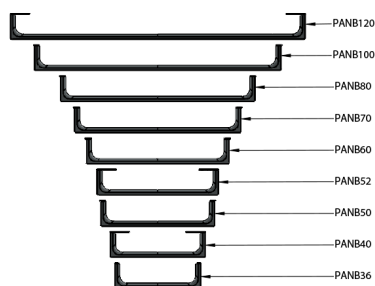

# NUBES towel holder 70cm, chrome

**Order code:** PANB70

**Size**  
Length: 700 mm

**Properties**  
Colour: Chrome  
Warranty: 2 years

## Technical sheet

Varianta	X [mm]	Y [mm]
PANB120	1130	1115
PANB100	945	930
PANB80	745	730
PANB70	638	623
PANB60	548	533
PANB52	465	450
PANB50	438	423
PANB40	365	350
PANB36	330	315