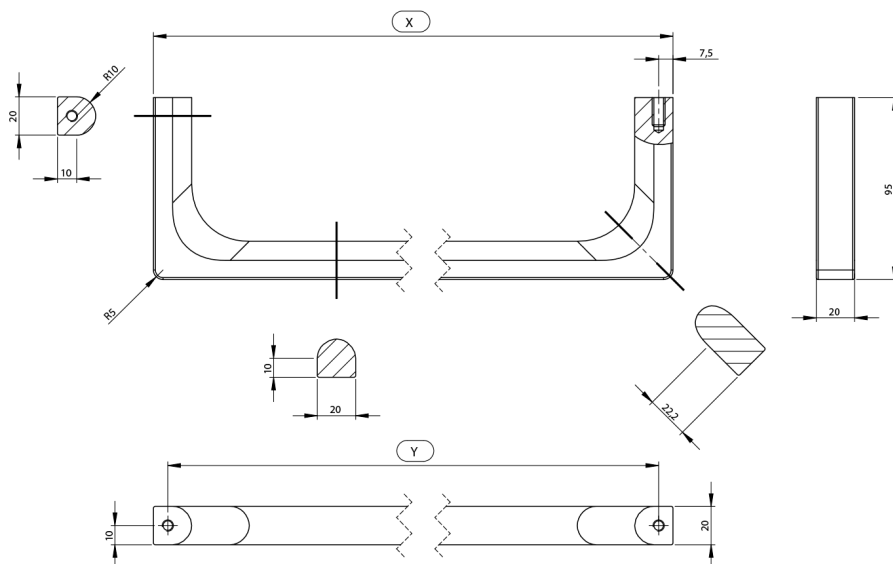

# NUBES towel holder 70cm, chrome

**Order code:** PANB70

**Size**  
Length: 700 mm

**Properties**  
Colour: Chrome  
Warranty: 2 years

## Technical sheet

Varianta	X [mm]	Y [mm]
PANB120	1130	1115
PANB100	945	930
PANB80	745	730
PANB70	638	623
PANB60	548	533
PANB52	465	450
PANB50	438	423
PANB40	365	350
PANB36	330	315