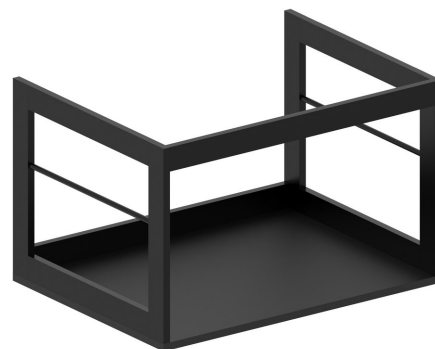

PURA washbasin frame 62x46cm, black matt

GSI[®]

Order code: MSP6228

Basic information

Brand: GSI
Series: PURA COLOR

Size

Width: 596 mm
Height: 375 mm
Depth: 445 mm

Properties

Colour: Black
Material: Aluminum
Weight / Piece: 8.5 kg
Packaging: 1 Piece
Warranty: 2 years
Installation: Wall-Hung

Technical sheet