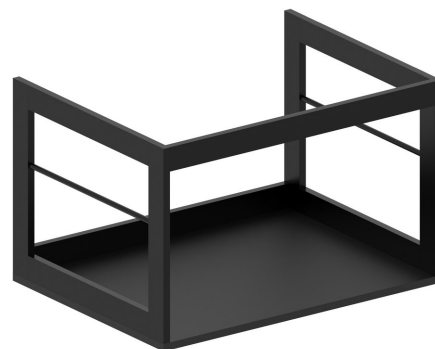

PURA washbasin frame 62x46cm, black matt

GSI[®]

Order code: MSP6228

Basic information

Brand: GSI
Series: PURA COLOR

Size

Width: 596 mm
Height: 375 mm
Depth: 445 mm

Properties

Colour: Black
Material: Aluminum
Packaging: 1 Piece
Warranty: 2 years
Installation: Wall-Hung

Technical sheet