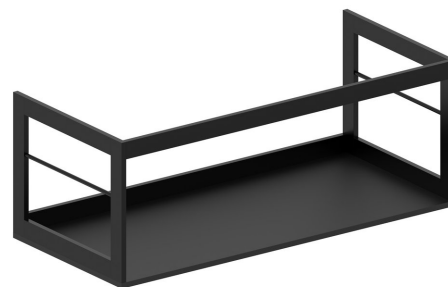

PURA washbasin frame 102x46cm, black matt

GSI[®]

Order code: MSP10228

Basic information

Brand: GSI
Series: PURA COLOR

Size

Width: 996 mm
Height: 375 mm
Depth: 445 mm

Properties

Colour: Black
Material: Aluminum
Weight / Piece: 11.0 kg
Packaging: 1 Piece
Warranty: 2 years
Installation: Wall-Hung

Technical sheet