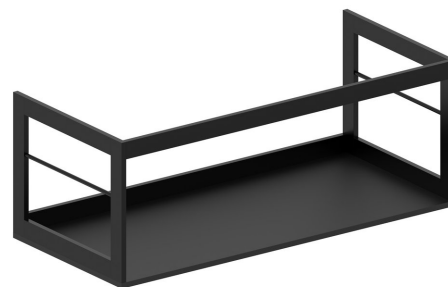

PURA washbasin frame 102x46cm, black matt

GSI[®]

Order code: MSP10228

Basic information

Brand: GSI
Series: PURA COLOR

Size

Width: 996 mm
Height: 375 mm
Depth: 445 mm

Properties

Colour: Black
Material: Aluminum
Weight / Piece: 12.4 kg
Packaging: 1 Piece
Warranty: 2 years
Installation: Wall-Hung

Technical sheet