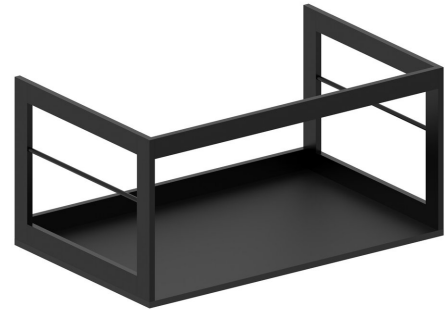

NUBES/NORM washbasin frame 80x50cm, black matt

GSI[®]

Order code: MSN8028

Basic information

Brand: GSI
Series: NUBES

Size

Width: 760 mm
Height: 375 mm
Depth: 480 mm

Properties

Colour: Black
Material: Aluminum, MDF/laminate
Installation: Wall-Hung
Weight / Piece: 9.5 kg
Packaging: 1 Piece
Warranty: 2 years

Technical sheet