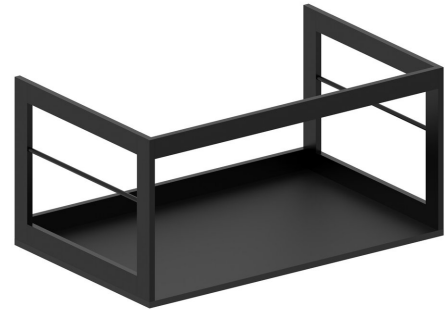

# NUBES/NORM washbasin frame 80x50cm, black matt

GSI<sup>®</sup>

Order code: MSN8028

## Size

Width: 760 mm  
Height: 375 mm  
Depth: 480 mm

## Properties

Colour: Black  
Material: Aluminum, MDF/laminate  
Installation: Wall-Hung  
Weight / Piece: 9.5 kg  
Packaging: 1 Piece  
Warranty: 2 years

Technical sheet