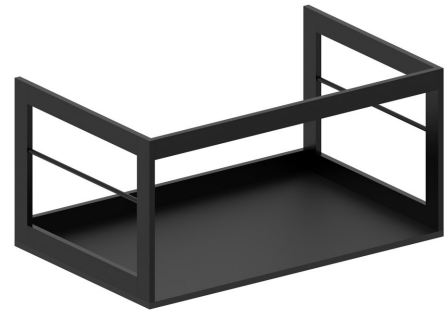

# NUBES/NORM washbasin frame 80x50cm, black matt

Order code: MSN8028

## Size

Width: 760 mm  
Height: 375 mm  
Depth: 480 mm

## Properties

Colour: Black  
Material: Aluminum, MDF/laminate  
Warranty: 2 years