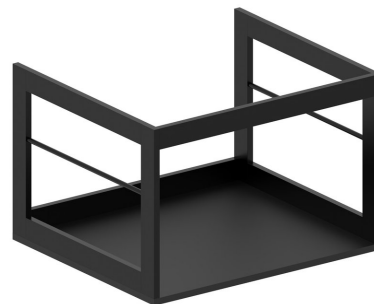

NUBES/NORM washbasin frame 60x50cm, black matt

GSI[®]

Order code: MSN6028

Basic information

Brand: GSI
Series: NUBES

Size

Width: 560 mm
Height: 375 mm
Depth: 480 mm

Properties

Colour: Black
Material: Aluminum, MDF/laminate
Installation: Wall-Hung
Packaging: 1 Piece
Warranty: 2 years

Technical sheet