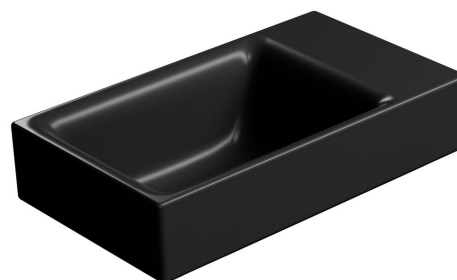

# NUBES ceramic washbasin 40x23cm, ground bottom edge, no tap hole, right/left, black matt

GSI<sup>®</sup>

Order code: 96369026

## Basic information

Brand: GSI  
Series: NUBES COLOR

## Size

Width: 400 mm  
Height: 135 mm  
Depth: 230 mm

## Properties

Colour: Black  
Material: Ceramic  
Installation: Freestanding, Wall-hung - Screws  
Type of washbasin: Cloakroom basin  
Tap hole: Without tap hole  
Overflow: No  
Shape: Rectangle  
Weight / Piece: 6.45 kg  
Packaging: 1 Piece  
Warranty: 2 years