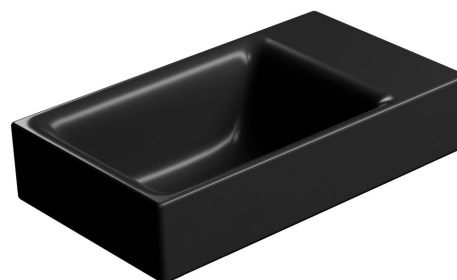

# NUBES ceramic washbasin 40x23cm, groud bottom edge, no tap hole, right/left, black matt

GSI<sup>®</sup>

Order code: 96369026

## Basic information

Brand: GSI  
Series: NUBES COLOR

## Size

Width: 400 mm  
Height: 135 mm  
Depth: 230 mm

## Properties

Colour: Black  
Material: Ceramic  
Installation: Freestanding, Wall-hung - Screws  
Type of washbasin: Cloakroom basin  
Tap hole: Without tap hole  
Overflow: No  
Shape: Rectangle  
Weight / Piece: 6.45 kg  
Packaging: 1 Piece  
Warranty: 2 years