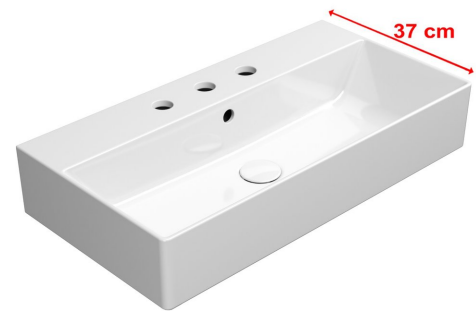

KUBE X ceramic washbasin 70x37cm, groud bottom edge, 3 tap holes, white ExtraGlaze

GSI[®]

Order code: 94559311

Basic information

Brand: GSI
Series: KUBE X

Size

Width: 700 mm
Height: 160 mm
Depth: 370 mm

Properties

Colour: White
Material: Ceramic
Installation: Freestanding, Wall-hung - Screws
Type of washbasin: Washbasin
Tap hole: 3 tap holes
Overflow: Yes
Shape: Rectangle
Equipment: ExtraGlaze
Weight / Piece: 19.7 kg
Packaging: 1 Piece
Warranty: 2 years

We recommend buy

1 Piece GSI Click-Clack washbasin waste 5/4", ceramic plug, white (Order code: PCS11)

KUBE X ceramic washbasin 70x37cm, ground bottom edge, 3 tap holes, white ExtraGlaze

Technical sheet