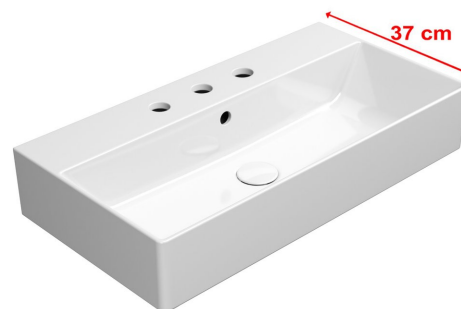

KUBE X ceramic washbasin 70x37cm, groud bottom edge, 3 tap holes, white ExtraGlaze

GSI[®]

Order code: 94559311

Basic information

Brand: GSI
Series: KUBE X

Size

Width: 700 mm
Height: 160 mm
Depth: 370 mm

Properties

Colour: White
Material: Ceramic
Installation: Freestanding, Wall-hung - Screws
Type of washbasin: Washbasin
Tap hole: 3 tap holes
Overflow: Yes
Shape: Rectangle
Equipment: ExtraGlaze
Weight / Piece: 19.7 kg
Packaging: 1 Piece
Warranty: 2 years

We recommend buy

1 Piece GSI Click-Clack washbasin waste 5/4", ceramic plug, white (Order code: PCS11)

KUBE X ceramic washbasin 70x37cm, ground bottom edge, 3 tap holes, white ExtraGlaze

Technical sheet