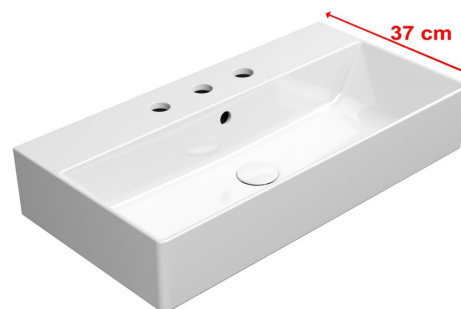

KUBE X ceramic washbasin 70x37cm, groud bottom edge, 3 tap holes, white ExtraGlaze

GSI[®]

Order code: 94559311

Basic information

Brand: GSI
Series: KUBE X

Size

Width: 700 mm
Height: 160 mm
Depth: 370 mm

Properties

Colour: White
Material: Ceramic
Installation: Freestanding, Wall-hung - Screws
Type of washbasin: Washbasin
Tap hole: 3 tap holes
Overflow: Yes
Shape: Rectangle
Equipment: ExtraGlaze
Weight / Piece: 19.7 kg
Packaging: 1 Piece
Warranty: 2 years

We recommend buy

1 Piece GSI washbasin drain 5/4", click-clack, ceramic stopper, 5-65mm, white (Order code: PCS11)

KUBE X ceramic washbasin 70x37cm, ground bottom edge, 3 tap holes, white ExtraGlaze

Technical sheet