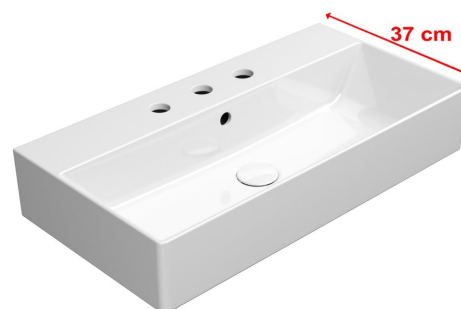

**KUBE X ceramic washbasin 70x37cm, groud bottom edge, 3 tap holes, white
ExtraGlaze**

Order code: 94559311

Size

Width: 700 mm

Height: 160 mm

Depth: 370 mm

Properties

Colour: White

Material: Ceramic

Warranty: 2 years