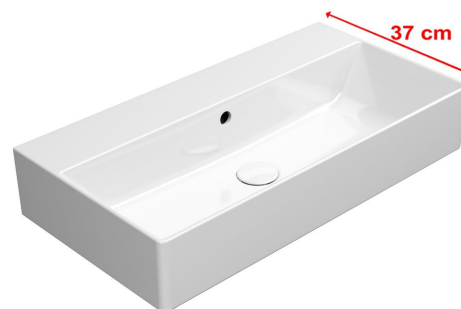

KUBE X ceramic washbasin 70x37cm, groud bottom edge, no tap hole, white ExtraGlaze

GSI[®]

Order code: 94559011

Basic information

Brand: GSI
Series: KUBE X

Size

Width: 700 mm
Height: 160 mm
Depth: 370 mm

Properties

Colour: White
Material: Ceramic
Installation: Freestanding, Wall-hung - Screws
Type of washbasin: Washbasin
Tap hole: Without tap hole
Overflow: Yes
Shape: Rectangle
Equipment: ExtraGlaze
Weight / Piece: 19.7 kg
Packaging: 1 Piece
Warranty: 2 years

We recommend buy

1 Piece GSI washbasin drain 5/4", click-clack, ceramic stopper, 5-65mm, white (Order code: PCS11)

KUBE X ceramic washbasin 70x37cm, ground bottom edge, no tap hole, white ExtraGlaze

GSI[®]