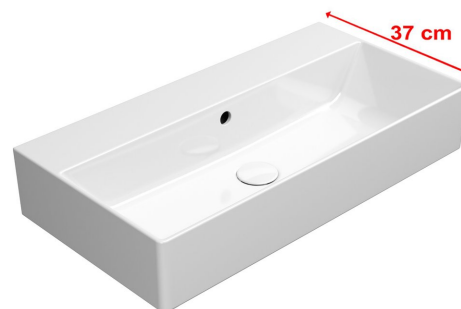

KUBE X ceramic washbasin 70x37cm, groud bottom edge, no tap hole, white ExtraGlaze

GSI[®]

Order code: 94559011

Basic information

Brand: GSI
Series: KUBE X

Size

Width: 700 mm
Height: 160 mm
Depth: 370 mm

Properties

Colour: White
Material: Ceramic
Installation: Freestanding, Wall-hung - Screws
Type of washbasin: Washbasin
Tap hole: Without tap hole
Overflow: Yes
Shape: Rectangle
Equipment: ExtraGlaze
Weight / Piece: 19.7 kg
Packaging: 1 Piece
Warranty: 2 years

We recommend buy

1 Piece GSI Click-Clack washbasin waste 5/4", ceramic plug, white (Order code: PCS11)

KUBE X ceramic washbasin 70x37cm, groud bottom edge, no tap hole, white ExtraGlaze

GSI®

Technical sheet