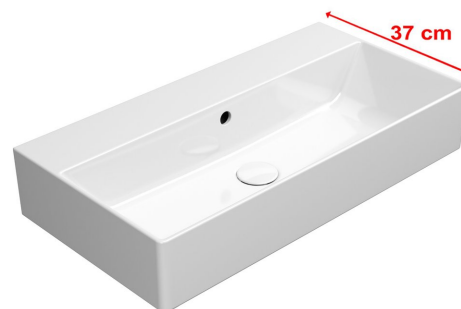

# KUBE X ceramic washbasin 70x37cm, groud bottom edge, no tap hole, white ExtraGlaze

GSI<sup>®</sup>

Order code: 94559011

## Size

Width: 700 mm  
Height: 160 mm  
Depth: 370 mm

## Properties

Colour: White  
Material: Ceramic  
Installation: Freestanding, Wall-hung - Screws  
Type of washbasin: Washbasin  
Tap hole: Without tap hole  
Overflow: Yes  
Shape: Rectangle  
Equipment: ExtraGlaze  
Weight / Piece: 19.7 kg  
Packaging: 1 Piece  
Warranty: 2 years