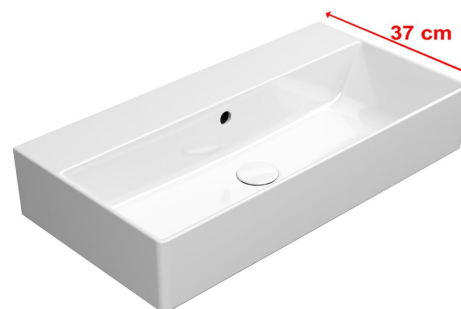

# KUBE X ceramic washbasin 70x37cm, groud bottom edge, no tap hole, white ExtraGlaze

GSI<sup>®</sup>

Order code: 94559011

## Basic information

Brand: GSI  
Series: KUBE X

## Size

Width: 700 mm  
Height: 160 mm  
Depth: 370 mm

## Properties

Colour: White  
Material: Ceramic  
Installation: Freestanding, Wall-hung - Screws  
Type of washbasin: Washbasin  
Tap hole: Without tap hole  
Overflow: Yes  
Shape: Rectangle  
Equipment: ExtraGlaze  
Weight / Piece: 19.7 kg  
Packaging: 1 Piece  
Warranty: 2 years