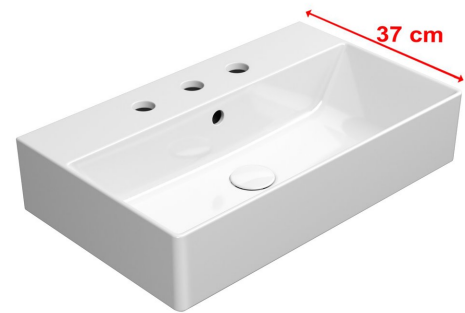

# KUBE X ceramic washbasin 60x37cm, groud bottom edge, 3 tap holes, white ExtraGlaze

GSI<sup>®</sup>

Order code: 94549311

## Basic information

Brand: GSI  
Series: KUBE X

## Size

Width: 600 mm  
Height: 160 mm  
Depth: 370 mm

## Properties

Colour: White  
Material: Ceramic  
Installation: Freestanding, Wall-hung - Screws  
Type of washbasin: Washbasin  
Tap hole: 3 tap holes  
Overflow: Yes  
Shape: Rectangle  
Equipment: ExtraGlaze  
Weight / Piece: 15.26 kg  
Packaging: 1 Piece  
Warranty: 2 years