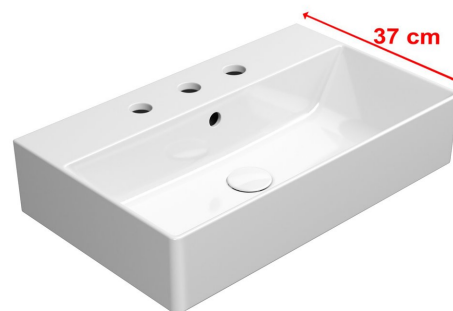

KUBE X ceramic washbasin 60x37cm, groud bottom edge, 3 tap holes, white ExtraGlaze

GSI[®]

Order code: 94549311

Basic information

Brand: GSI
Series: KUBE X

Size

Width: 600 mm
Height: 160 mm
Depth: 370 mm

Properties

Colour: White
Material: Ceramic
Installation: Freestanding, Wall-hung - Screws
Type of washbasin: Washbasin
Tap hole: 3 tap holes
Overflow: Yes
Shape: Rectangle
Equipment: ExtraGlaze
Weight / Piece: 15.26 kg
Packaging: 1 Piece
Warranty: 2 years

We recommend buy

1 Piece GSI washbasin drain 5/4", click-clack, ceramic stopper, 5-65mm, white (Order code: PCS11)

KUBE X ceramic washbasin 60x37cm, ground bottom edge, 3 tap holes, white ExtraGlaze

Technical sheet