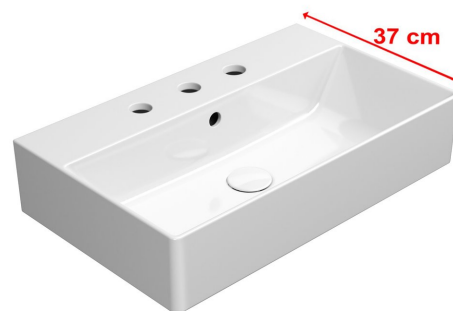

KUBE X ceramic washbasin 60x37cm, ground bottom edge, 3 tap holes, white ExtraGlaze

GSI[®]

Order code: 94549311

Basic information

Brand: GSI
Series: KUBE X

Size

Width: 600 mm
Height: 160 mm
Depth: 370 mm

Properties

Colour: White
Material: Ceramic
Installation: Freestanding, Wall-hung - Screws
Type of washbasin: Washbasin
Tap hole: 3 tap holes
Overflow: Yes
Shape: Rectangle
Equipment: ExtraGlaze
Weight / Piece: 15.261 kg
Packaging: 1 Piece
Warranty: 2 years

We recommend buy

1 Piece GSI Click-Clack washbasin waste 5/4", ceramic plug, white (Order code: PCS11)

KUBE X ceramic washbasin 60x37cm, ground bottom edge, 3 tap holes, white ExtraGlaze

Technical sheet