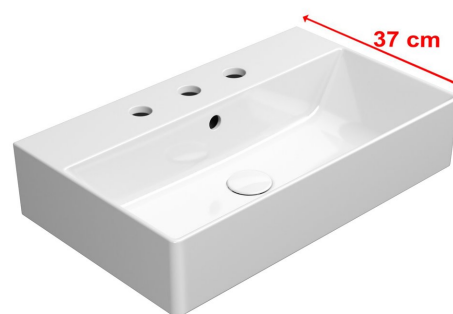

KUBE X ceramic washbasin 60x37cm, groud bottom edge, 3 tap holes, white ExtraGlaze

GSI[®]

Order code: 94549311

Basic information

Brand: GSI
Series: KUBE X

Size

Width: 600 mm
Height: 160 mm
Depth: 370 mm

Properties

Colour: White
Material: Ceramic
Installation: Freestanding, Wall-hung - Screws
Type of washbasin: Washbasin
Tap hole: 3 tap holes
Overflow: Yes
Shape: Rectangle
Equipment: ExtraGlaze
Weight / Piece: 15.261 kg
Packaging: 1 Piece
Warranty: 2 years

We recommend buy

1 Piece GSI Click-Clack washbasin waste 5/4", ceramic plug, white (Order code: PCS11)

KUBE X ceramic washbasin 60x37cm, ground bottom edge, 3 tap holes, white ExtraGlaze

Technical sheet