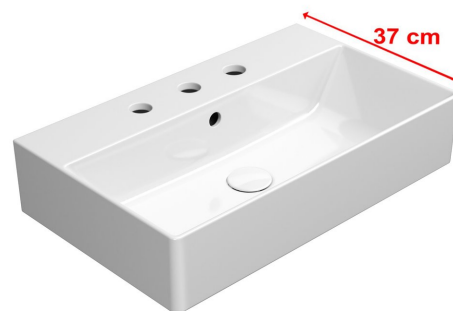

KUBE X ceramic washbasin 60x37cm, ground bottom edge, 3 tap holes, white ExtraGlaze

GSI[®]

Order code: 94549311

Basic information

Brand: GSI
Series: KUBE X

Size

Width: 600 mm
Height: 160 mm
Depth: 370 mm

Properties

Colour: White
Material: Ceramic
Installation: Freestanding, Wall-hung - Screws
Type of washbasin: Washbasin
Tap hole: 3 tap holes
Overflow: Yes
Shape: Rectangle
Equipment: ExtraGlaze
Weight / Piece: 15.261 kg
Packaging: 1 Piece
Warranty: 2 years

We recommend buy

1 Piece GSI washbasin drain 5/4", click-clack, ceramic stopper, 5-65mm, white (Order code: PCS11)

KUBE X ceramic washbasin 60x37cm, ground bottom edge, 3 tap holes, white ExtraGlaze

Technical sheet