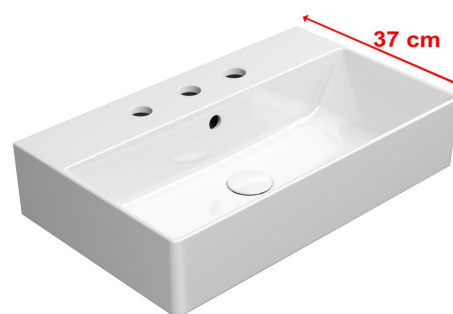

KUBE X ceramic washbasin 60x37cm, ground bottom edge, 3 tap holes, white ExtraGlaze

GSI[®]

Order code: 94549311

Basic information

Brand: GSI
Series: KUBE X

Size

Width: 600 mm
Height: 160 mm
Depth: 370 mm

Properties

Colour: White
Material: Ceramic
Installation: Freestanding, Wall-hung - Screws
Type of washbasin: Washbasin
Tap hole: 3 tap holes
Overflow: Yes
Shape: Rectangle
Equipment: ExtraGlaze
Weight / Piece: 15.261 kg
Packaging: 1 Piece
Warranty: 2 years

We recommend buy

1 Piece GSI Click-Clack washbasin waste 5/4", ceramic plug, white (Order code: PCS11)

KUBE X ceramic washbasin 60x37cm, ground bottom edge, 3 tap holes, white ExtraGlaze

Technical sheet