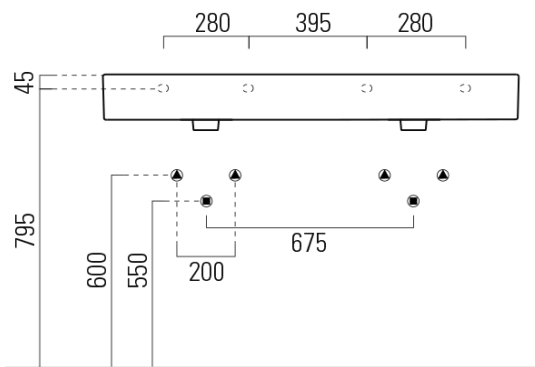

# KUBE X double ceramic washbasin 120x47cm, ground bottom edge, 3 tap holes, white ExtraGlaze

GSI<sup>®</sup>

Order code: 94259311

## Size

Width: 1200 mm  
Height: 160 mm  
Depth: 470 mm

## Properties

Colour: White  
Material: Ceramic  
Installation: Wall-hung - Screws  
Type of washbasin: Double basin  
Tap hole: 3 tap holes  
Overflow: Yes  
Shape: Rectangle  
Equipment: ExtraGlaze  
Weight / Piece: 34.4 kg  
Packaging: 1 Piece  
Warranty: 2 years

## We recommend buy

2 Piece GSI Click-Clack washbasin waste 5/4", ceramic plug, white (Order code: PCS11)

**KUBE X double ceramic washbasin 120x47cm, ground bottom edge, 3 tap holes, white ExtraGlaze**

**Technical sheet**