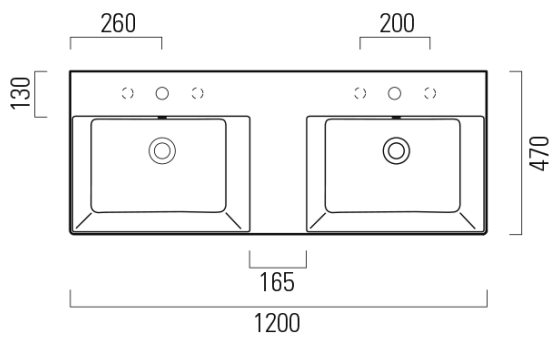

# KUBE X double ceramic washbasin 120x47cm, ground bottom edge, 3 tap holes, white ExtraGlaze

GSI<sup>®</sup>

Order code: 94259311

## Size

Width: 1200 mm  
Height: 160 mm  
Depth: 470 mm

## Properties

Colour: White  
Material: Ceramic  
Installation: Wall-hung - Screws  
Type of washbasin: Double basin  
Tap hole: 3 tap holes  
Overflow: Yes  
Shape: Rectangle  
Equipment: ExtraGlaze  
Weight / Piece: 34.4 kg  
Packaging: 1 Piece  
Warranty: 2 years

## We recommend buy

2 Piece GSI Click-Clack washbasin waste 5/4", ceramic plug, white (Order code: PCS11)

**KUBE X double ceramic washbasin 120x47cm, ground bottom edge, 3 tap holes, white ExtraGlaze**

**Technical sheet**