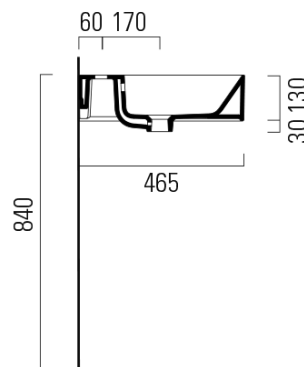

# KUBE X double ceramic washbasin 120x47cm, ground bottom edge, 3 tap holes, white ExtraGlaze

GSI<sup>®</sup>

Order code: 94259311

## Size

Width: 1200 mm  
Height: 160 mm  
Depth: 470 mm

## Properties

Colour: White  
Material: Ceramic  
Installation: Wall-hung - Screws  
Type of washbasin: Double basin  
Tap hole: 3 tap holes  
Overflow: Yes  
Shape: Rectangle  
Equipment: ExtraGlaze  
Weight / Piece: 34.4 kg  
Packaging: 1 Piece  
Warranty: 2 years

## We recommend buy

2 Piece GSI Click-Clack washbasin waste 5/4", ceramic plug, white (Order code: PCS11)

**KUBE X double ceramic washbasin 120x47cm, ground bottom edge, 3 tap holes, white ExtraGlaze**

**Technical sheet**