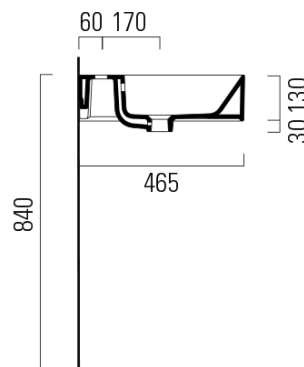

KUBE X double ceramic washbasin 120x47cm, ground bottom edge, 3 tap holes, white ExtraGlaze

GSI[®]

Order code: 94259311

Basic information

Brand: GSI
Series: KUBE X

Size

Width: 1200 mm
Height: 160 mm
Depth: 470 mm

Properties

Colour: White
Material: Ceramic
Installation: Wall-hung - Screws
Type of washbasin: Double basin
Tap hole: 3 tap holes
Overflow: Yes
Shape: Rectangle
Equipment: ExtraGlaze
Weight / Piece: 34.4 kg
Packaging: 1 Piece
Warranty: 2 years

We recommend buy

2 Piece GSI Click-Clack washbasin waste 5/4", ceramic plug, white (Order code: PCS11)

KUBE X double ceramic washbasin 120x47cm, ground bottom edge, 3 tap holes, white ExtraGlaze

Technical sheet