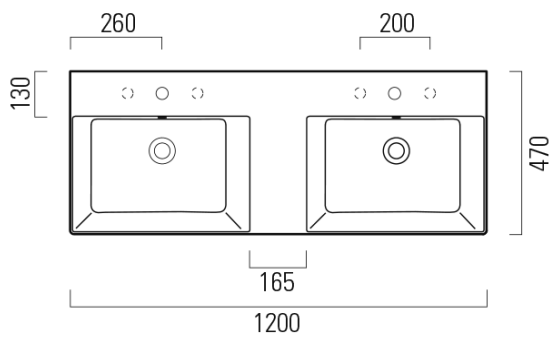

KUBE X double ceramic washbasin 120x47cm, ground bottom edge, 3 tap holes, white ExtraGlaze

GSI[®]

Order code: 94259311

Basic information

Brand: GSI
Series: KUBE X

Size

Width: 1200 mm
Height: 160 mm
Depth: 470 mm

Properties

Colour: White
Material: Ceramic
Installation: Wall-hung - Screws
Type of washbasin: Double basin
Tap hole: 3 tap holes
Overflow: Yes
Shape: Rectangle
Equipment: ExtraGlaze
Weight / Piece: 34.4 kg
Packaging: 1 Piece
Warranty: 2 years

We recommend buy

2 Piece GSI Click-Clack washbasin waste 5/4", ceramic plug, white (Order code: PCS11)

KUBE X double ceramic washbasin 120x47cm, ground bottom edge, 3 tap holes, white ExtraGlaze

Technical sheet