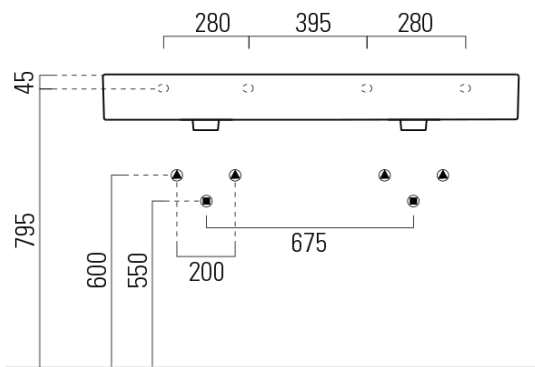

KUBE X double ceramic washbasin 120x47cm, ground bottom edge, 3 tap holes, white ExtraGlaze

GSI[®]

Order code: 94259311

Basic information

Brand: GSI
Series: KUBE X

Size

Width: 1200 mm
Height: 160 mm
Depth: 470 mm

Properties

Colour: White
Material: Ceramic
Installation: Wall-hung - Screws
Type of washbasin: Double basin
Tap hole: 3 tap holes
Overflow: Yes
Shape: Rectangle
Equipment: ExtraGlaze
Weight / Piece: 34.4 kg
Packaging: 1 Piece
Warranty: 2 years

We recommend buy

2 Piece GSI Click-Clack washbasin waste 5/4", ceramic plug, white (Order code: PCS11)

KUBE X double ceramic washbasin 120x47cm, ground bottom edge, 3 tap holes, white ExtraGlaze

Technical sheet