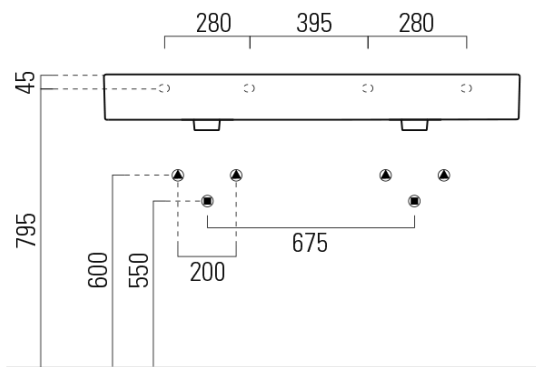

KUBE X double ceramic washbasin 120x47cm, ground bottom edge, white ExtraGlaze

GSI[®]

Order code: 94259111

Basic information

Brand: GSI
Series: KUBE X

Size

Width: 1200 mm
Height: 160 mm
Depth: 470 mm

Properties

Colour: White
Material: Ceramic
Installation: Wall-hung - Screws
Type of washbasin: Double basin
Tap hole: 2 tap holes
Overflow: Yes
Shape: Rectangle
Equipment: ExtraGlaze
Weight / Piece: 34.4 kg
Packaging: 1 Piece
Warranty: 2 years

We recommend buy

2 Piece GSI Click-Clack washbasin waste 5/4", ceramic plug, white (Order code: PCS11)

KUBE X double ceramic washbasin 120x47cm, ground bottom edge,
white ExtraGlaze

Technical sheet

* Taglio sul mobile
Furniture's cut