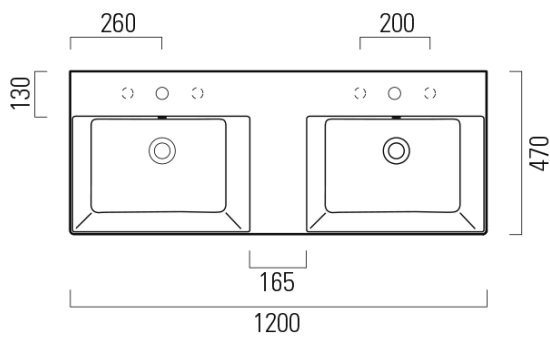

KUBE X double ceramic washbasin 120x47cm, ground bottom edge, white ExtraGlaze

GSI[®]

Order code: 94259111

Basic information

Brand: GSI
Series: KUBE X

Size

Width: 1200 mm
Height: 160 mm
Depth: 470 mm

Properties

Colour: White
Material: Ceramic
Installation: Wall-hung - Screws
Type of washbasin: Double basin
Tap hole: 2 tap holes
Overflow: Yes
Shape: Rectangle
Equipment: ExtraGlaze
Weight / Piece: 34.4 kg
Packaging: 1 Piece
Warranty: 2 years

We recommend buy

2 Piece GSI Click-Clack washbasin waste 5/4", ceramic plug, white (Order code: PCS11)

KUBE X double ceramic washbasin 120x47cm, ground bottom edge,
white ExtraGlaze

Technical sheet

* Taglio sul mobile
Furniture's cut