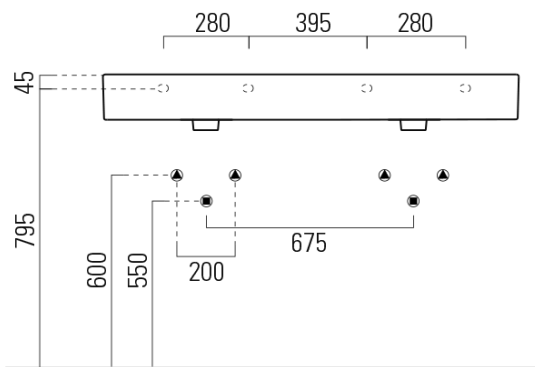

KUBE X double ceramic washbasin 120x47cm, ground bottom edge, white ExtraGlaze

GSI[®]

Order code: 94259111

Basic information

Brand: GSI
Series: KUBE X

Size

Width: 1200 mm
Height: 160 mm
Depth: 470 mm

Properties

Colour: White
Material: Ceramic
Installation: Wall-hung - Screws
Type of washbasin: Double basin
Tap hole: 2 tap holes
Overflow: Yes
Shape: Rectangle
Equipment: ExtraGlaze
Weight / Piece: 34.4 kg
Packaging: 1 Piece
Warranty: 2 years

We recommend buy

2 Piece GSI Click-Clack washbasin waste 5/4", ceramic plug, white (Order code: PCS11)

KUBE X double ceramic washbasin 120x47cm, ground bottom edge,
white ExtraGlaze

Technical sheet

* Taglio sul mobile
Furniture's cut