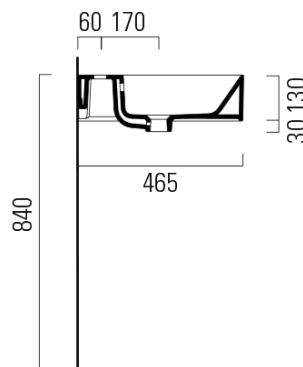

KUBE X double ceramic washbasin 120x47cm, ground bottom edge, white ExtraGlaze

GSI[®]

Order code: 94259111

Basic information

Brand: GSI
Series: KUBE X

Size

Width: 1200 mm
Height: 160 mm
Depth: 470 mm

Properties

Colour: White
Material: Ceramic
Installation: Wall-hung - Screws
Type of washbasin: Double basin
Tap hole: 2 tap holes
Overflow: Yes
Shape: Rectangle
Equipment: ExtraGlaze
Weight / Piece: 34.4 kg
Packaging: 1 Piece
Warranty: 2 years

We recommend buy

2 Piece GSI Click-Clack washbasin waste 5/4", ceramic plug, white (Order code: PCS11)

KUBE X double ceramic washbasin 120x47cm, ground bottom edge,
white ExtraGlaze

Technical sheet

* Taglio sul mobile
Furniture's cut