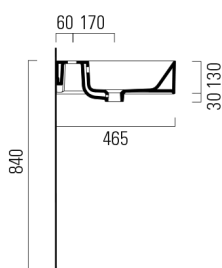

**KUBE X double ceramic washbasin 120x47cm, ground bottom edge, white ExtraGlaze**

**Order code:** 94259111

**Size**

Width: 1200 mm  
 Height: 160 mm  
 Depth: 470 mm

**Properties**

Colour: White  
 Material: Ceramic  
 Warranty: 2 years

**Technical sheet**

\* Taglio sul mobile  
 Furniture's cut