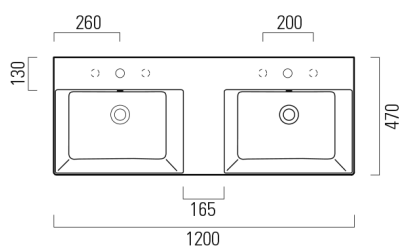

**KUBE X double ceramic washbasin 120x47cm, ground bottom edge, white ExtraGlaze**

**Order code:** 94259111

**Size**

Width: 1200 mm  
 Height: 160 mm  
 Depth: 470 mm

**Properties**

Colour: White  
 Material: Ceramic  
 Warranty: 2 years

**Technical sheet**

\* Taglio sul mobile  
 Furniture's cut