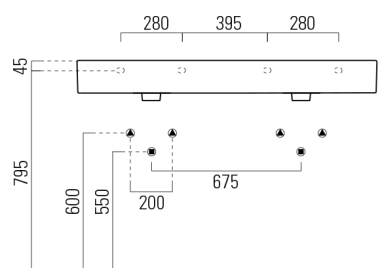

**KUBE X double ceramic washbasin 120x47cm, ground bottom edge, white ExtraGlaze**

**Order code:** 94259111

**Size**

Width: 1200 mm  
 Height: 160 mm  
 Depth: 470 mm

**Properties**

Colour: White  
 Material: Ceramic  
 Warranty: 2 years

**Technical sheet**

\* Taglio sul mobile  
 Furniture's cut