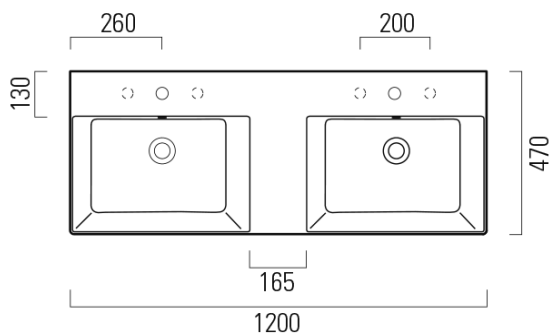

KUBE X double ceramic washbasin 120x47cm, ground bottom edge, white matt

GSI[®]

Order code: 94259109

Basic information

Brand: GSI
Series: KUBE X COLOR

Size

Width: 1200 mm
Height: 160 mm
Depth: 470 mm

Properties

Colour: White matt
Material: Ceramic
Installation: Wall-hung - Screws
Type of washbasin: Double basin
Tap hole: 2 tap holes
Overflow: Yes
Shape: Rectangle
Weight / Piece: 34.4 kg
Packaging: 1 Piece
Warranty: 2 years

We recommend buy

2 Piece GSI washbasin drain 5/4", click-clack, ceramic stopper, 5-65mm, white matt (Order code: PCS09)

KUBE X double ceramic washbasin 120x47cm, ground bottom edge,
white matt

Technical sheet