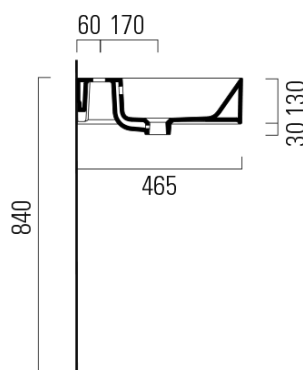

KUBE X double ceramic washbasin 120x47cm, ground bottom edge, white matt

GSI[®]

Order code: 94259109

Basic information

Brand: GSI
Series: KUBE X COLOR

Size

Width: 1200 mm
Height: 160 mm
Depth: 470 mm

Properties

Colour: White matt
Material: Ceramic
Installation: Wall-hung - Screws
Type of washbasin: Double basin
Tap hole: 2 tap holes
Overflow: Yes
Shape: Rectangle
Weight / Piece: 34.4 kg
Packaging: 1 Piece
Warranty: 2 years

We recommend buy

2 Piece GSI washbasin drain 5/4", click-clack, ceramic stopper, 5-65mm, white matt (Order code: PCS09)

KUBE X double ceramic washbasin 120x47cm, ground bottom edge,
white matt

Technical sheet