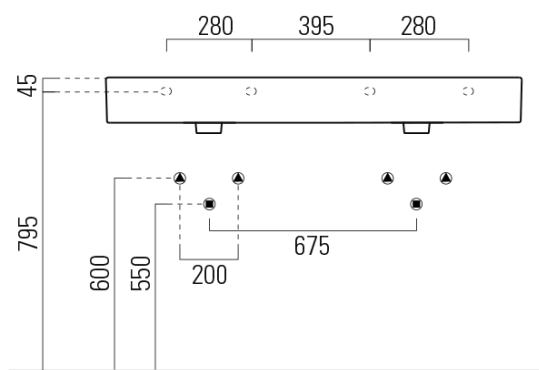

KUBE X double ceramic washbasin 120x47cm, ground bottom edge, white matt

GSI[®]

Order code: 94259109

Basic information

Brand: GSI
Series: KUBE X COLOR

Size

Width: 1200 mm
Height: 160 mm
Depth: 470 mm

Properties

Colour: White matt
Material: Ceramic
Installation: Wall-hung - Screws
Type of washbasin: Double basin
Tap hole: 2 tap holes
Overflow: Yes
Shape: Rectangle
Weight / Piece: 34.4 kg
Packaging: 1 Piece
Warranty: 2 years

We recommend buy

2 Piece GSI washbasin drain 5/4", click-clack, ceramic stopper, 5-65mm, white matt (Order code: PCS09)

KUBE X double ceramic washbasin 120x47cm, ground bottom edge,
white matt

Technical sheet