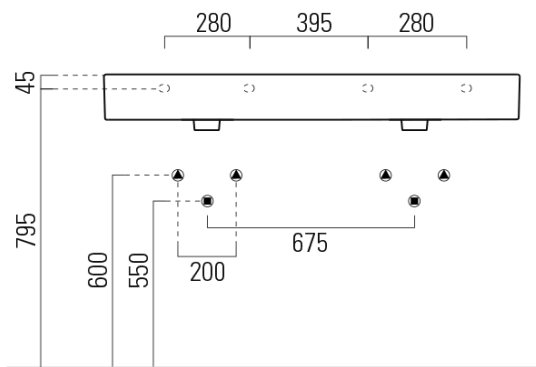

KUBE X double ceramic washbasin 120x47cm, ground bottom edge, white matt

GSI[®]

Order code: 94259109

Basic information

Brand: GSI
Series: KUBE X COLOR

Size

Width: 1200 mm
Height: 160 mm
Depth: 470 mm

Properties

Colour: White matt
Material: Ceramic
Installation: Wall-hung - Screws
Type of washbasin: Double basin
Tap hole: 2 tap holes
Overflow: Yes
Shape: Rectangle
Weight / Piece: 34.4 kg
Packaging: 1 Piece
Warranty: 2 years

We recommend buy

2 Piece GSI Click-Clack washbasin waste 5/4", ceramic plug, white matt (Order code: PCS09)

KUBE X double ceramic washbasin 120x47cm, ground bottom edge,
white matt

Technical sheet

* Taglio sul mobile
Furniture's cut