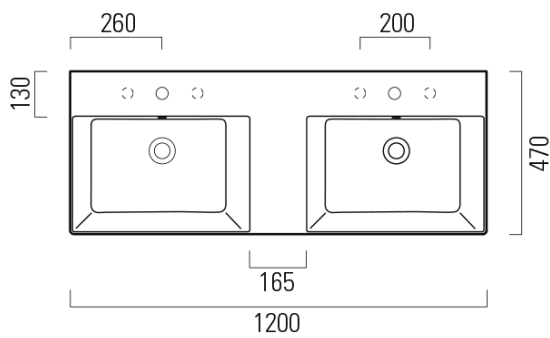

KUBE X double ceramic washbasin 120x47cm, ground bottom edge, white matt

GSI[®]

Order code: 94259109

Basic information

Brand: GSI
Series: KUBE X COLOR

Size

Width: 1200 mm
Height: 160 mm
Depth: 470 mm

Properties

Colour: White matt
Material: Ceramic
Installation: Wall-hung - Screws
Type of washbasin: Double basin
Tap hole: 2 tap holes
Overflow: Yes
Shape: Rectangle
Weight / Piece: 34.4 kg
Packaging: 1 Piece
Warranty: 2 years

We recommend buy

2 Piece GSI Click-Clack washbasin waste 5/4", ceramic plug, white matt (Order code: PCS09)

KUBE X double ceramic washbasin 120x47cm, ground bottom edge,
white matt

Technical sheet

* Taglio sul mobile
Furniture's cut