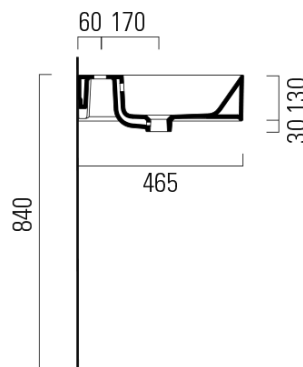

KUBE X double ceramic washbasin 120x47cm, ground bottom edge, white matt

GSI[®]

Order code: 94259109

Basic information

Brand: GSI
Series: KUBE X COLOR

Size

Width: 1200 mm
Height: 160 mm
Depth: 470 mm

Properties

Colour: White matt
Material: Ceramic
Installation: Wall-hung - Screws
Type of washbasin: Double basin
Tap hole: 2 tap holes
Overflow: Yes
Shape: Rectangle
Weight / Piece: 34.4 kg
Packaging: 1 Piece
Warranty: 2 years

We recommend buy

2 Piece GSI Click-Clack washbasin waste 5/4", ceramic plug, white matt (Order code: PCS09)

KUBE X double ceramic washbasin 120x47cm, ground bottom edge,
white matt

Technical sheet

* Taglio sul mobile
Furniture's cut