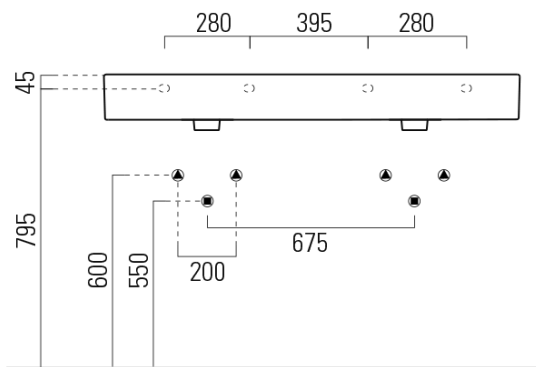

KUBE X double ceramic washbasin 120x47cm, ground bottom edge, white matt

Technical sheet