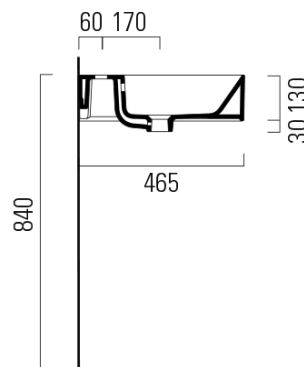

KUBE X double ceramic washbasin 120x47cm, ground bottom edge, white matt

Technical sheet