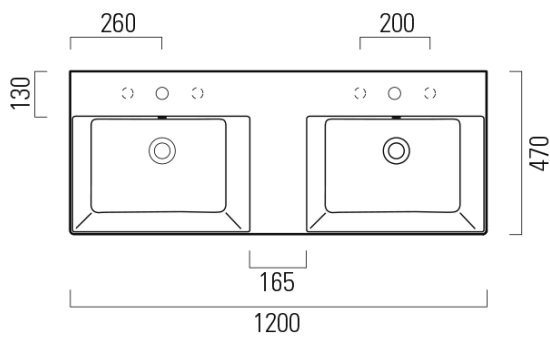

KUBE X double ceramic washbasin 120x47cm, ground bottom edge, white matt

Technical sheet